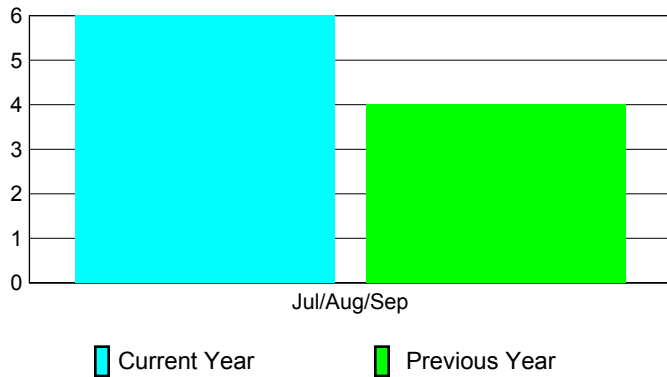

Comparison of Club Gain/Loss

Current Year Compared to the Previous Year