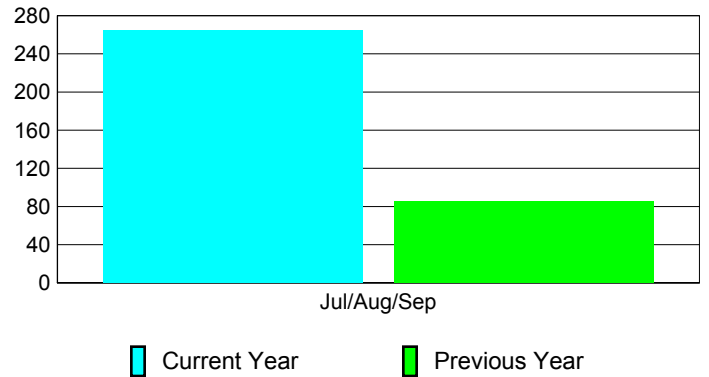

Comparison of Membership Gain/Loss

Current Year Compared to the Previous Year