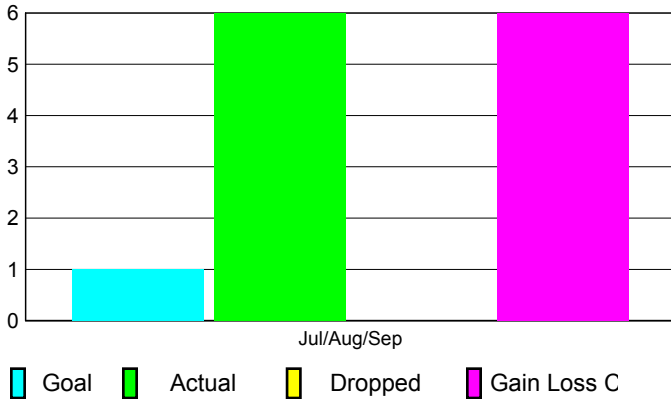

## CLUBS

Club Results  
2010-2011

Clubs  
2009-2010

Month	New Club Goal	Actual New Clubs	Actual Dropped Clubs	Gain/Loss of Clubs	Gain/Loss of Clubs
Jul/Aug/Sep	1	6	0	6	4
<b>Totals</b>	<b>1</b>	<b>6</b>	<b>0</b>	<b>6</b>	<b>4</b>

### Club Results 2010-2011

Goal, New, Dropped, Gain/Loss

### Comparison of Club Gain/Loss

Current Year Compared to the Previous Year