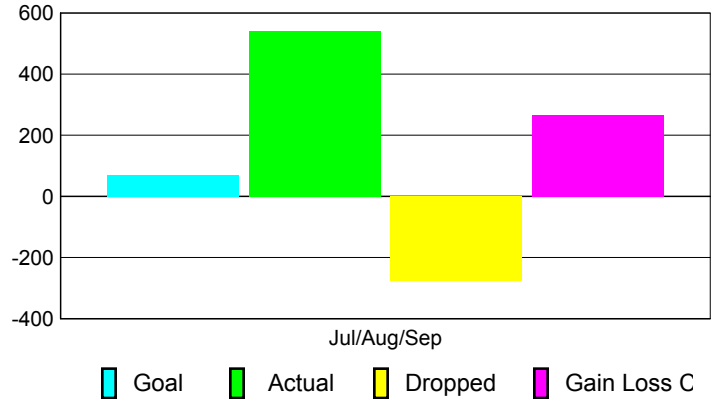

### YTD Status Quo Clubs 2010-2011

Status Quo Clubs Compared to Status Quo Members

## MEMBERSHIP

Membership Results  
2010-2011

Membership  
2009-2010

Month	Net Memb Goal	Actual New Memb	Actual Dropped Memb	Gain/Loss of Memb	Gain/Loss of Memb
Jul/Aug/Sep	70	542	-277	265	85
<b>Totals</b>	<b>70</b>	<b>542</b>	<b>-277</b>	<b>265</b>	<b>85</b>

### Membership Results 2010-2011

Goal, New, Dropped, Gain/Loss

### Comparison of Membership Gain/Loss

Current Year Compared to the Previous Year